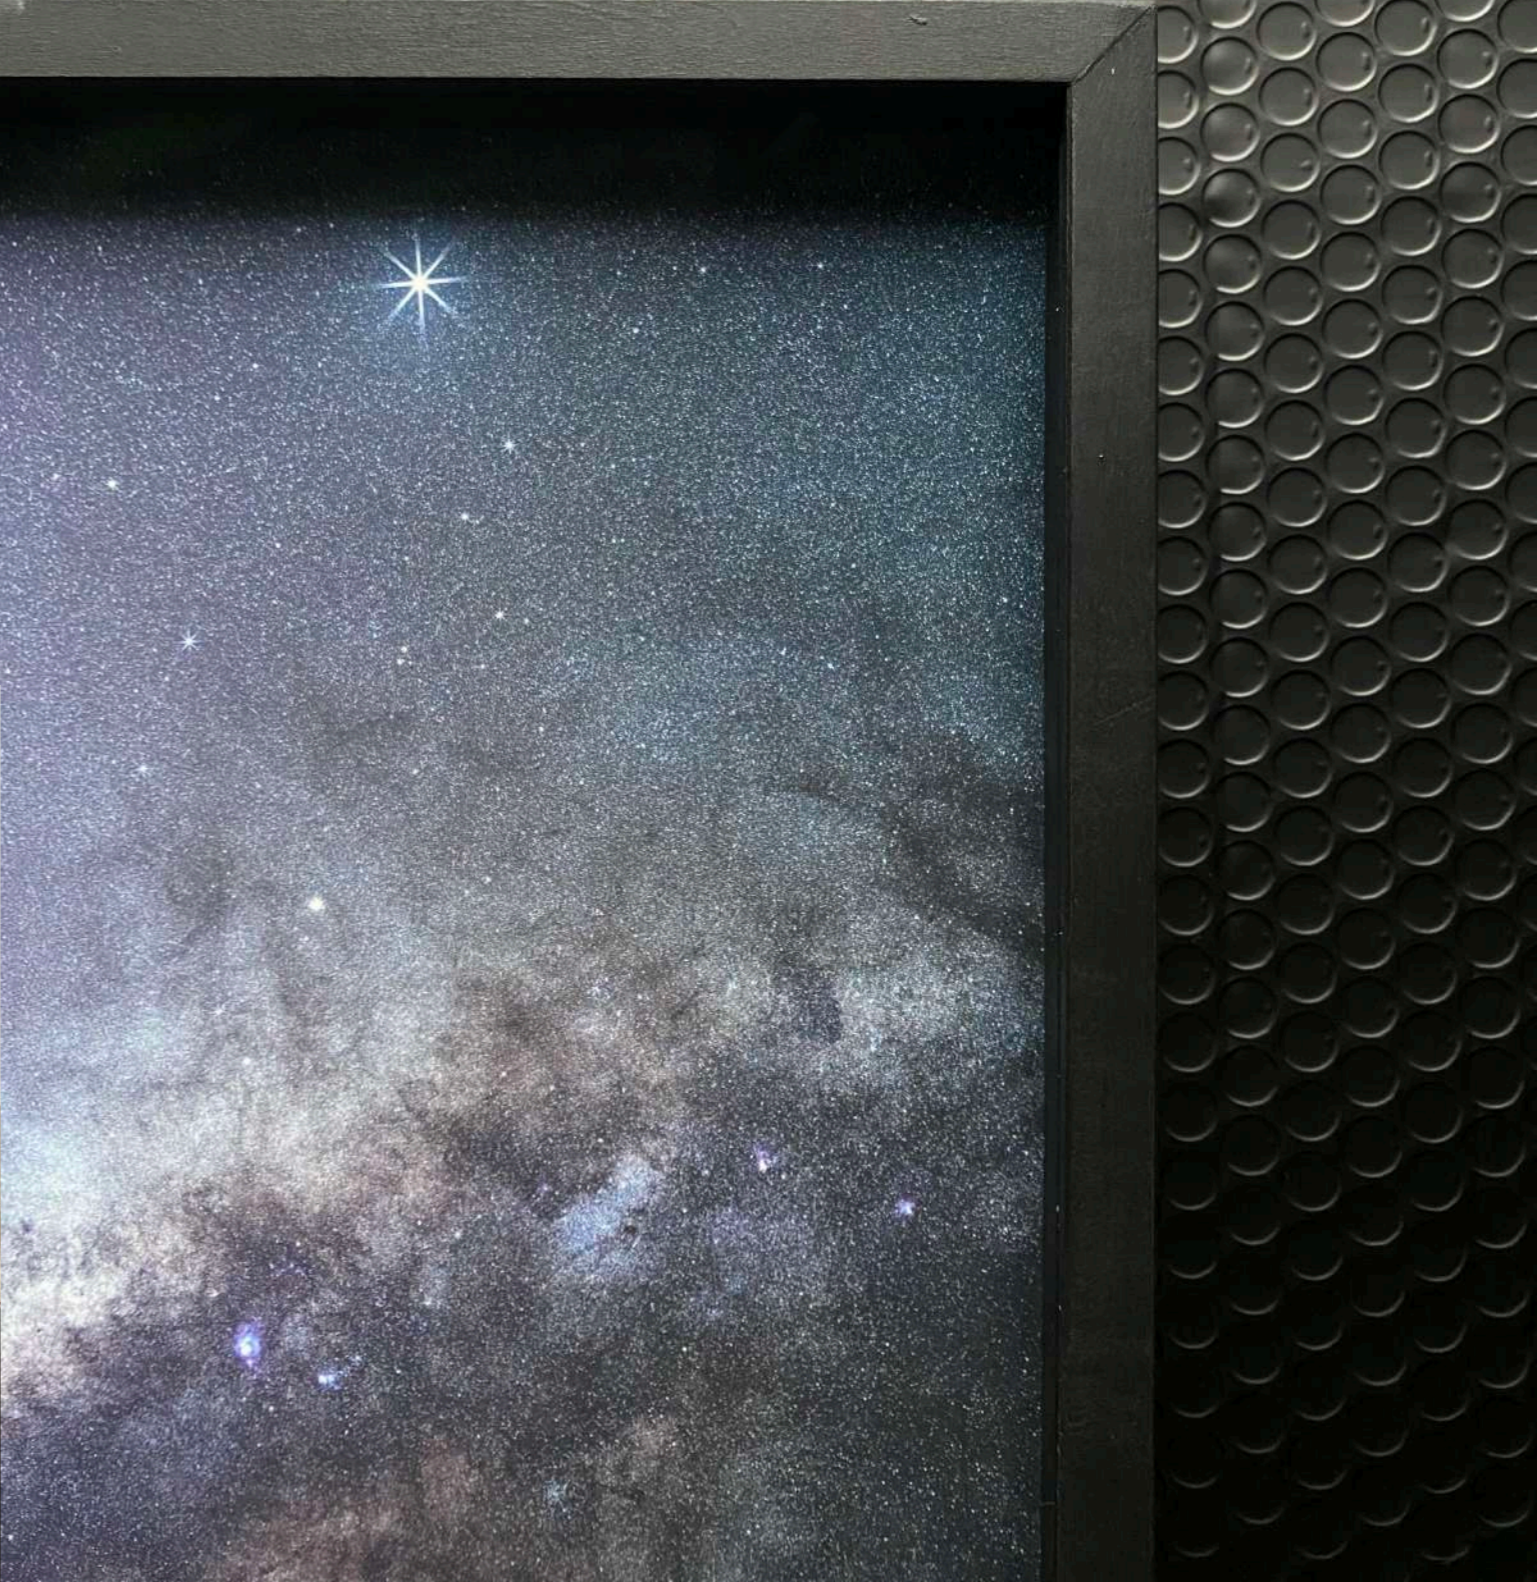

BEST CHRISTMAS GIFT

Captivating cosmic visions

Time-limited offer : free shipping until December 1st

adm@adm.photo

**Small format
framed with museum glass
limited edition artworks**

- Highly durable fine art Hemp paper
- Fine Art Giclée Print
- Custom-made black wooden frame, profile 2x3cm (very stable, can stand on the table and become an object)
- Museum glass 70% anti-reflex
- Attributed by the artist on the backside
- Delivered in a gorgeous black bubble mailer with a certificate of authenticity

Framing: details

Bestseller - last pieces

Lightning storm over Matterhorn, edition 11/15.
22,5x30cm + frame. 500 EUR

Northern Lights and the Milky Way in Iceland, edition 2/15.
20x30cm + frame. 400 EUR

The comet C/2020 F3 Neowise was most visible during July 2020.
It is believed to be back in 6953 years, Italy. Edition 3/15. **20x30cm + frame. 400 EUR**

- Highly durable fine art Hemp paper
- Protective UV-spray
- Fine Art Giclée Print
- Custom-made black wooden frame, profile 2x3cm
- No glass, super matte image
- Attributed by the artist on the backside