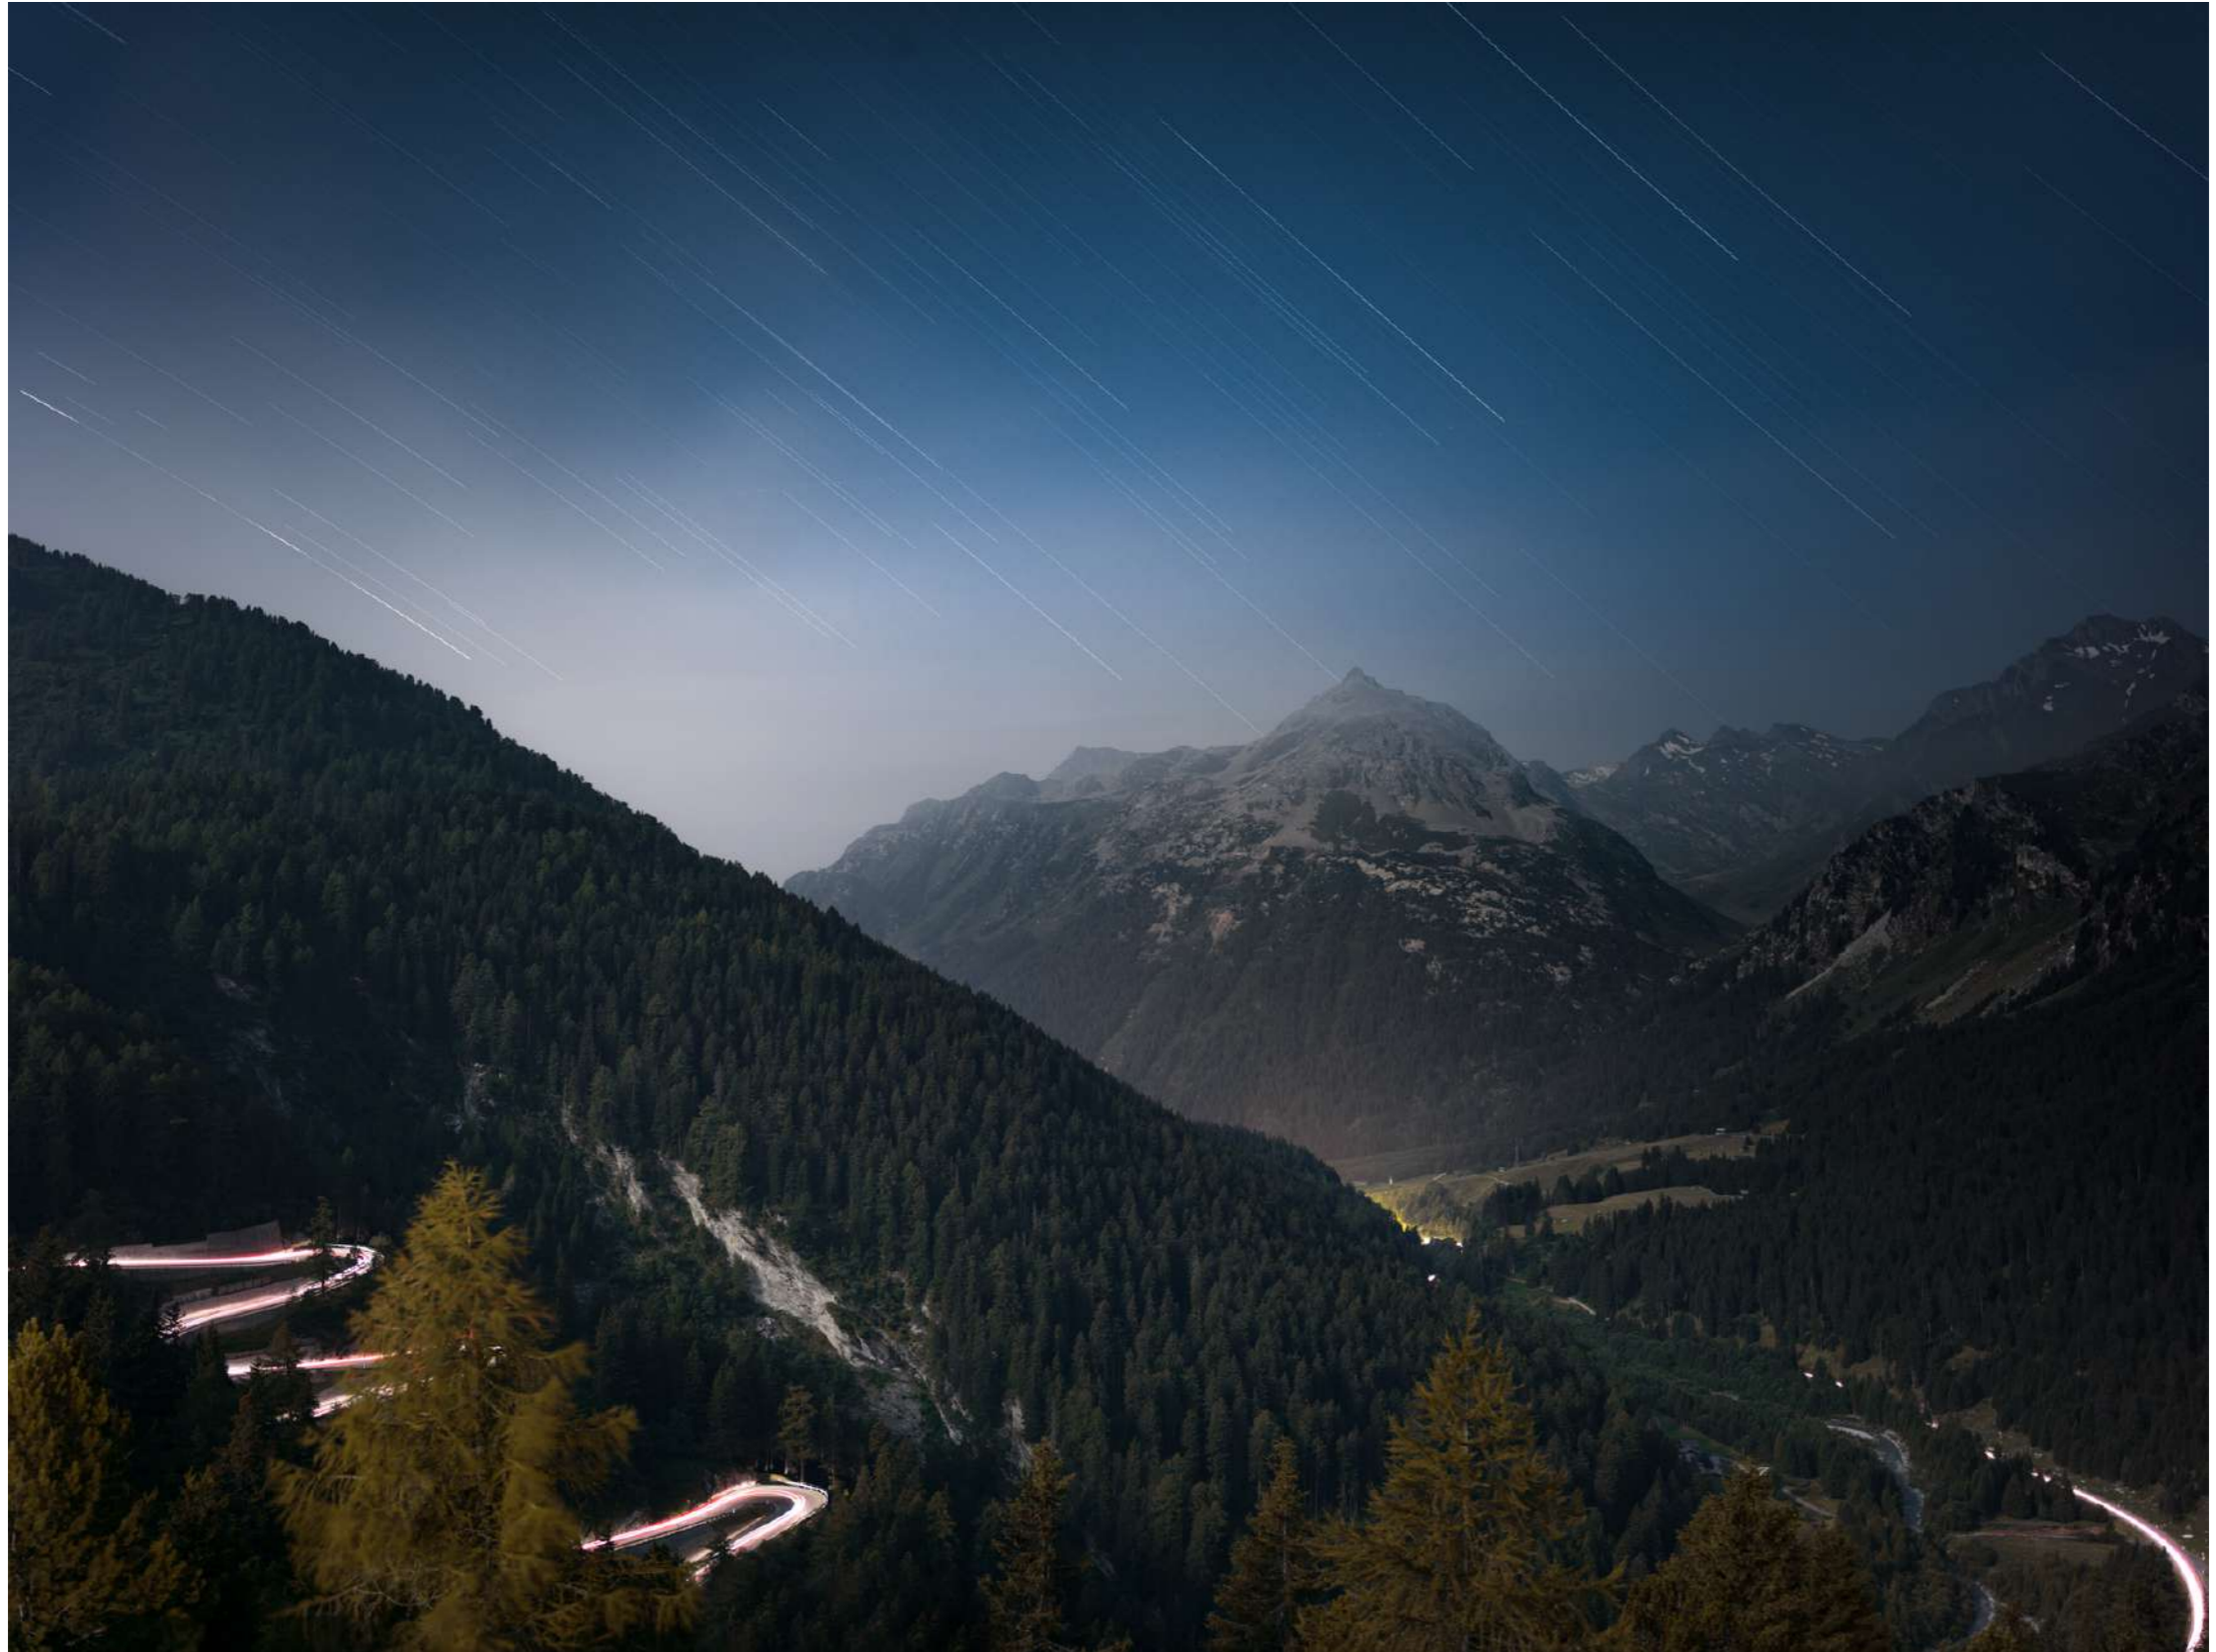

Framing: details

Bestseller - last pieces

Lightning storm over Matterhorn, edition 11/15.
22,5x30cm + frame. 500 EUR

Northern Lights and the Milky Way in Iceland, edition 2/15.
20x30cm + frame. 400 EUR

The comet C/2020 F3 Neowise was most visible during July 2020.
It is believed to be back in 6953 years, Italy. Edition 3/15. **20x30cm + frame. 400 EUR**