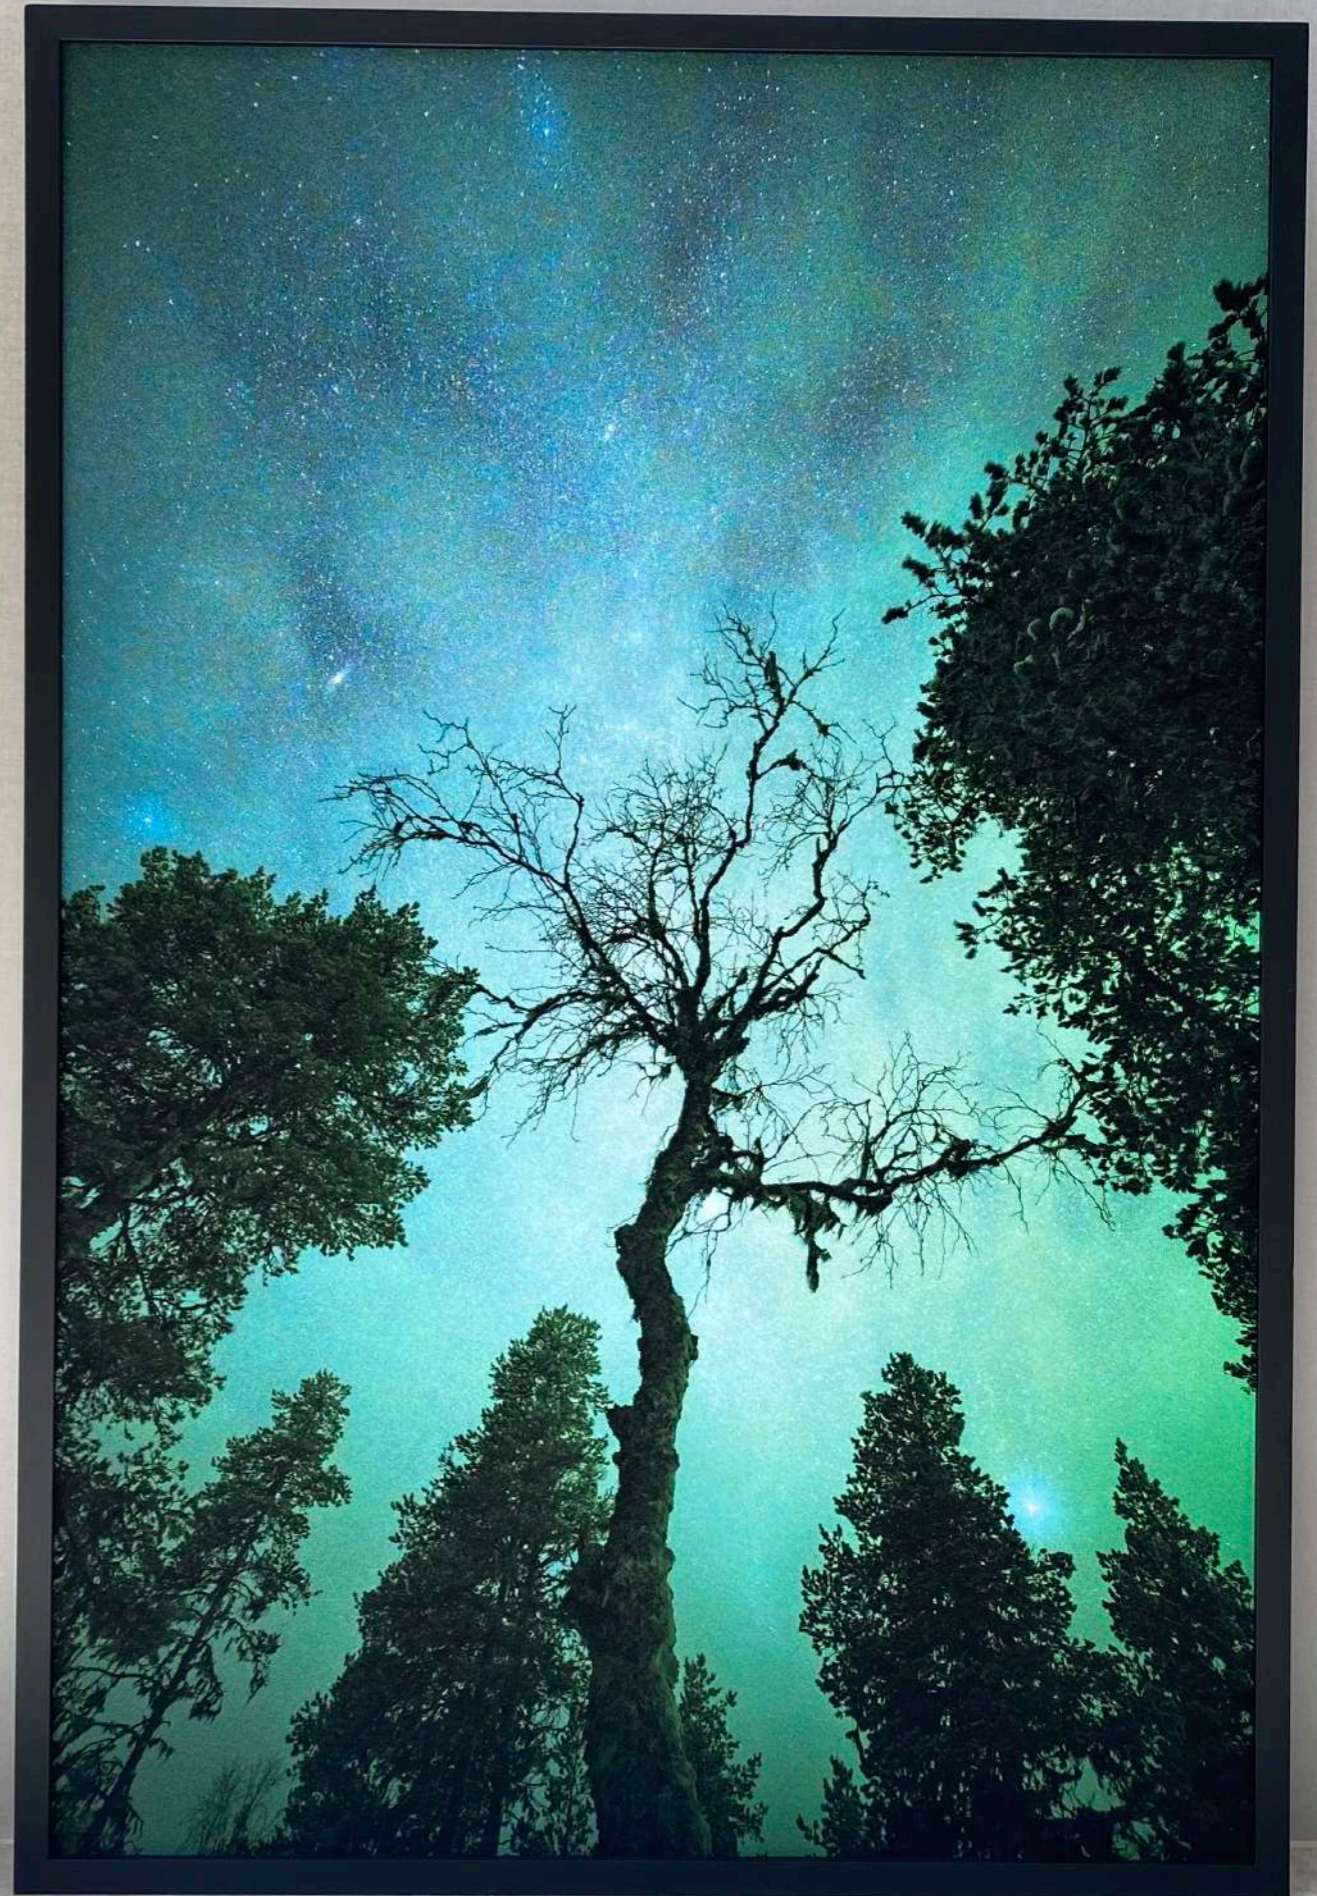

Framing: details