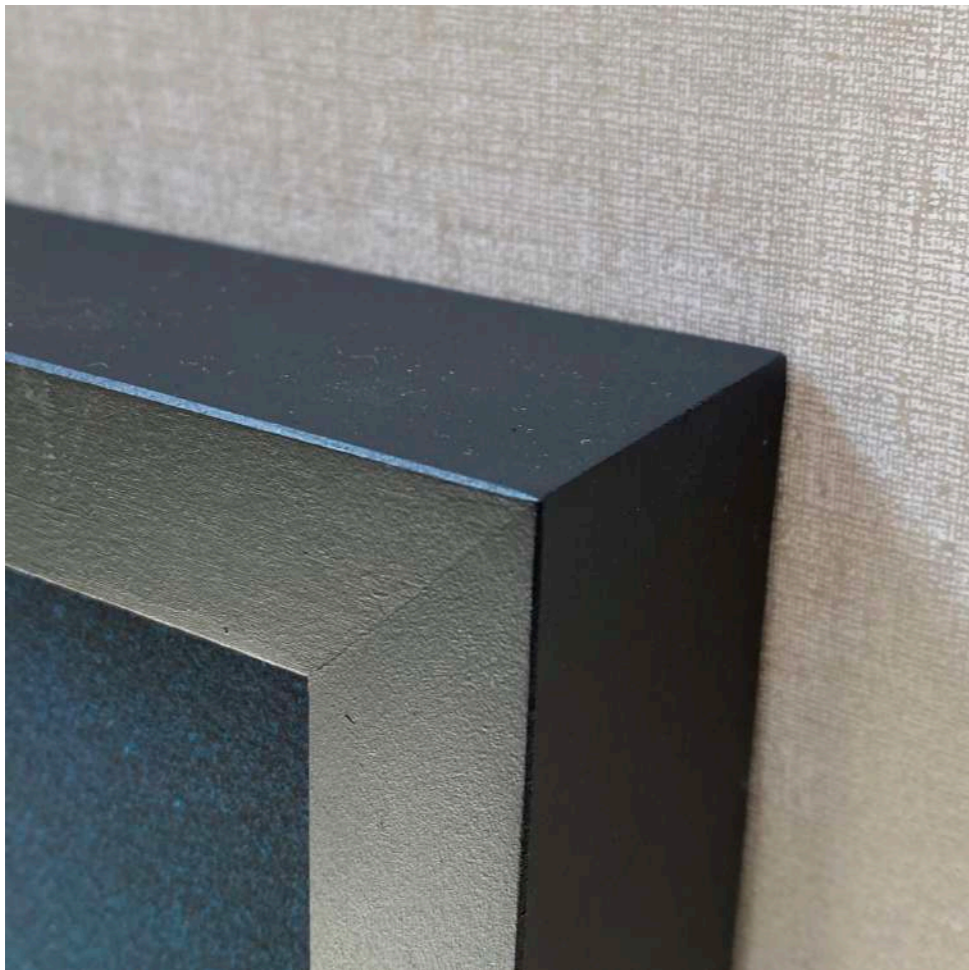

Framing: details