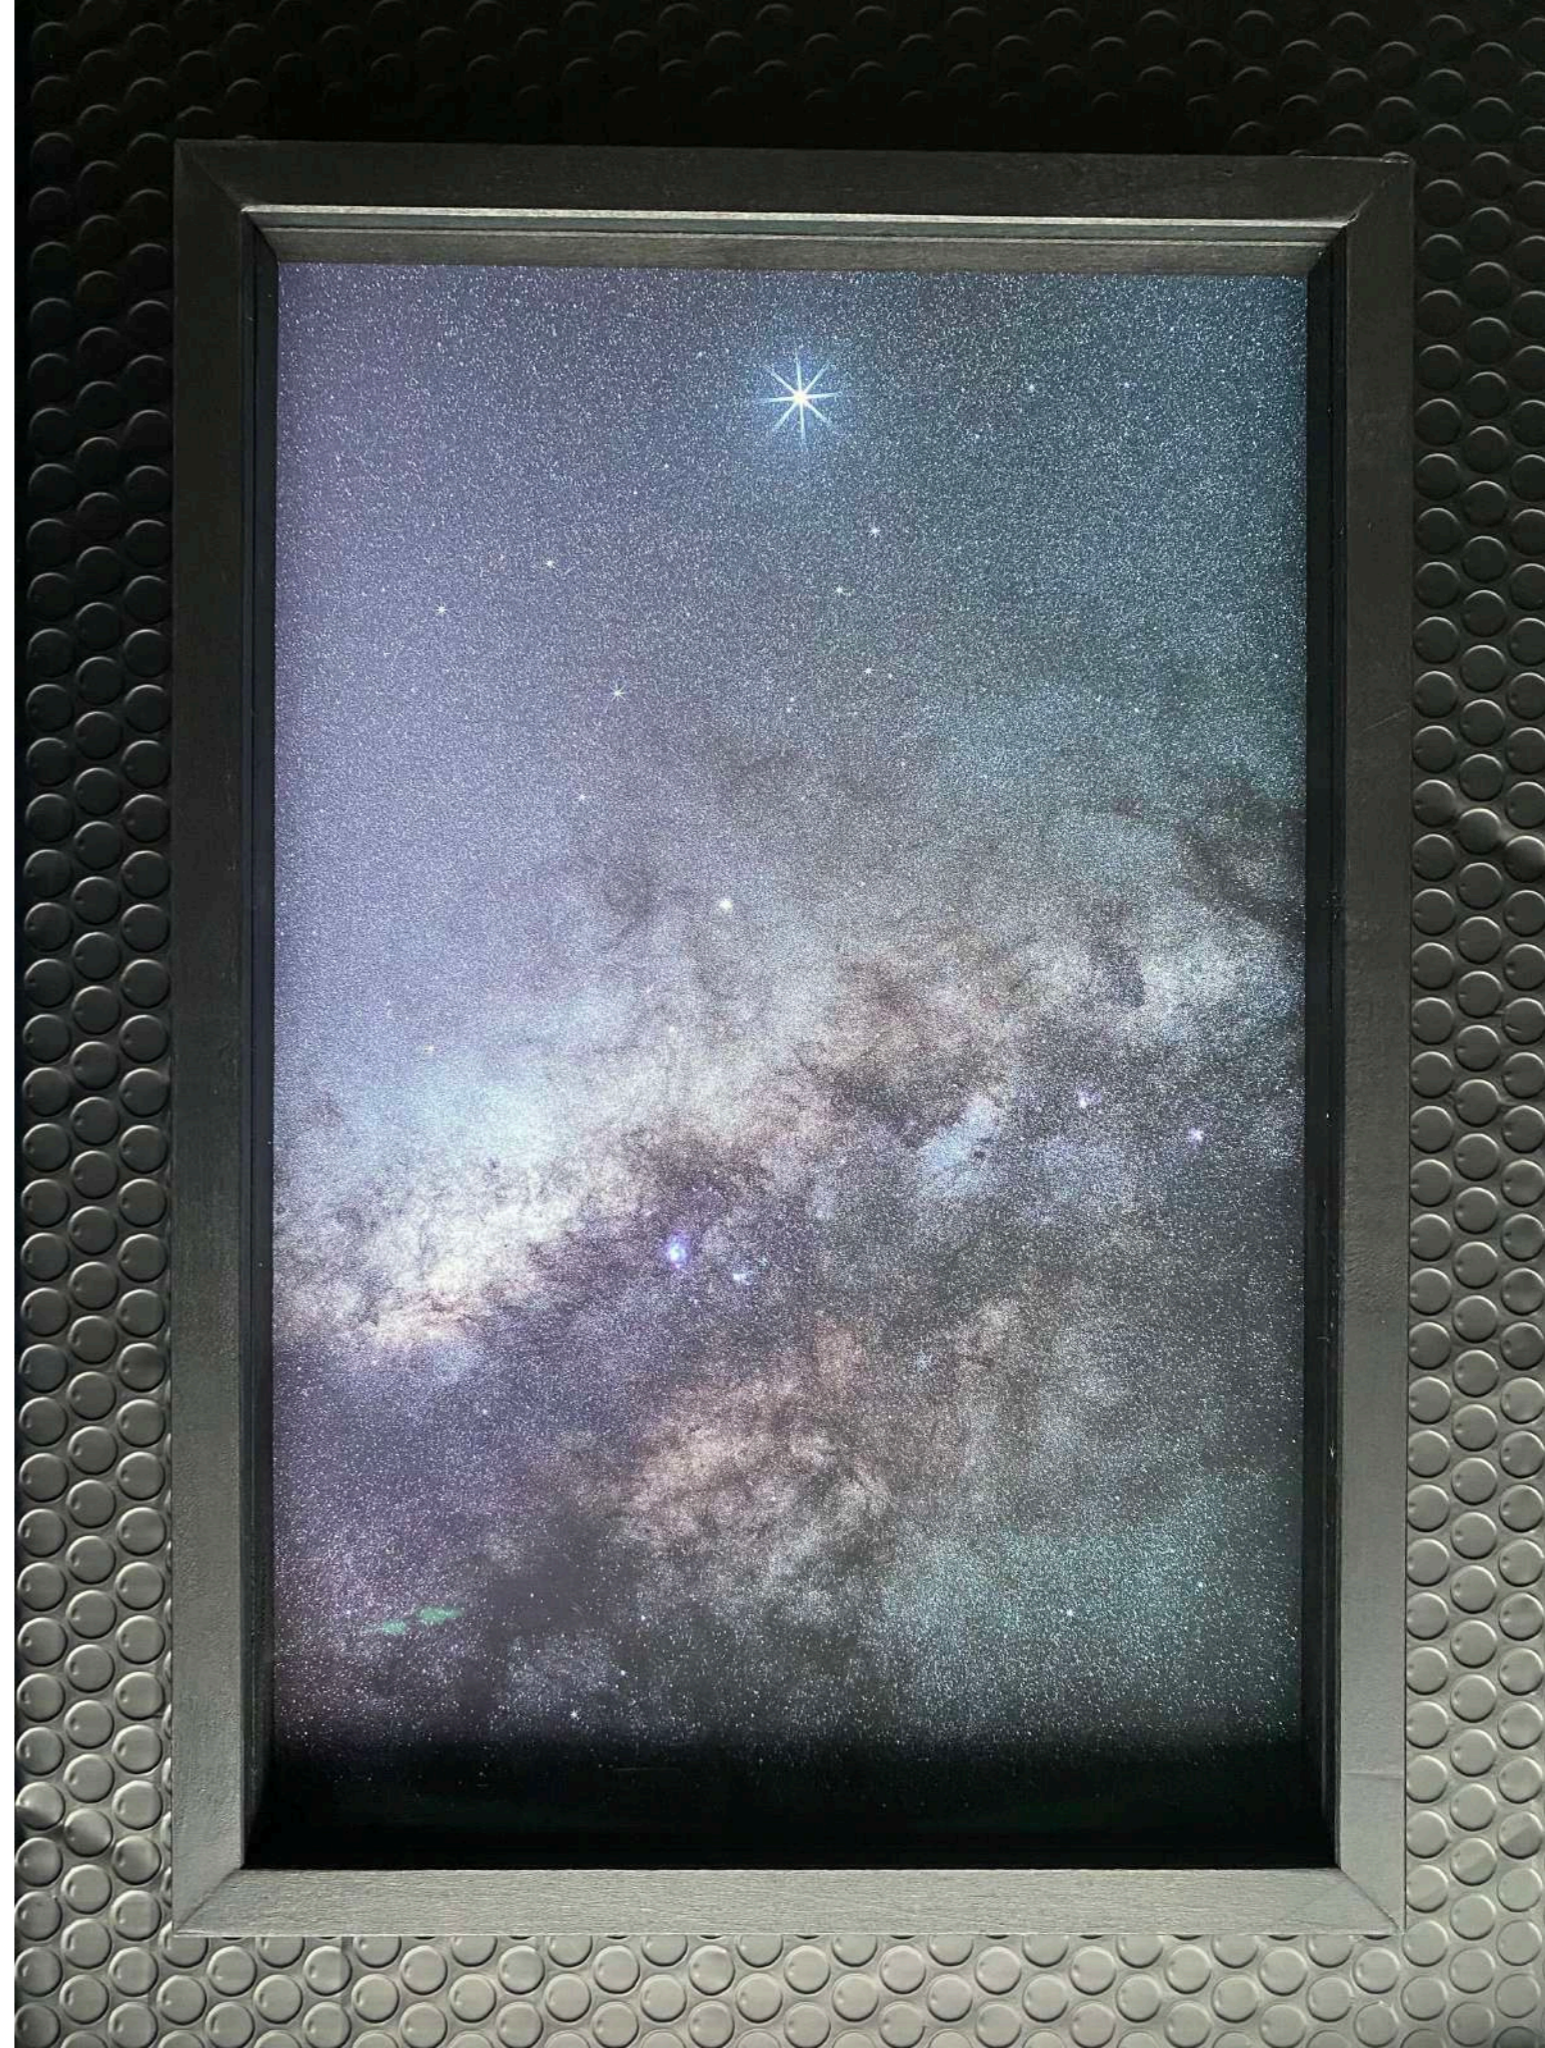

BEST CHRISTMAS GIFT

Captivating cosmic visions

Time-limited offer : free shipping until December 1st

adm@adm.photo

**Small format
framed with museum glass
limited edition artworks**

- Highly durable fine art Hemp paper
- Fine Art Giclée Print
- Custom-made black wooden frame, profile 2x3cm (very stable, can stand on the table and become an object)
- Museum glass 70% anti-reflex
- Attributed by the artist on the backside
- Delivered in a gorgeous black bubble mailer with a certificate of authenticity

Framing: details

Bestseller - last pieces

Lightning storm over Matterhorn, edition 11/15.
22,5x30cm + frame. 500 EUR

Northern Lights and the Milky Way in Iceland, edition 2/15.
20x30cm + frame. 400 EUR

The comet C/2020 F3 Neowise was most visible during July 2020.
It is believed to be back in 6953 years, Italy. Edition 3/15. **20x30cm + frame. 400 EUR**

Maloja Pass in Switzerland, edition 1/15.
22,5x30cm + frame. 400 EUR

Foggy morning in Dolomites, edition 2/15.
20x30cm + frame. 400 EUR

Jupiter and the Milky Way, edition 3/15.
30x20cm + frame. 400 EUR

**Larger formats
framed without glass
on highly durable fine art paper**

- Highly durable fine art Hemp paper
- Protective UV-spray
- Fine Art Giclée Print
- Custom-made black wooden frame, profile 2x3cm
- No glass, super matte image
- Attributed by the artist on the backside