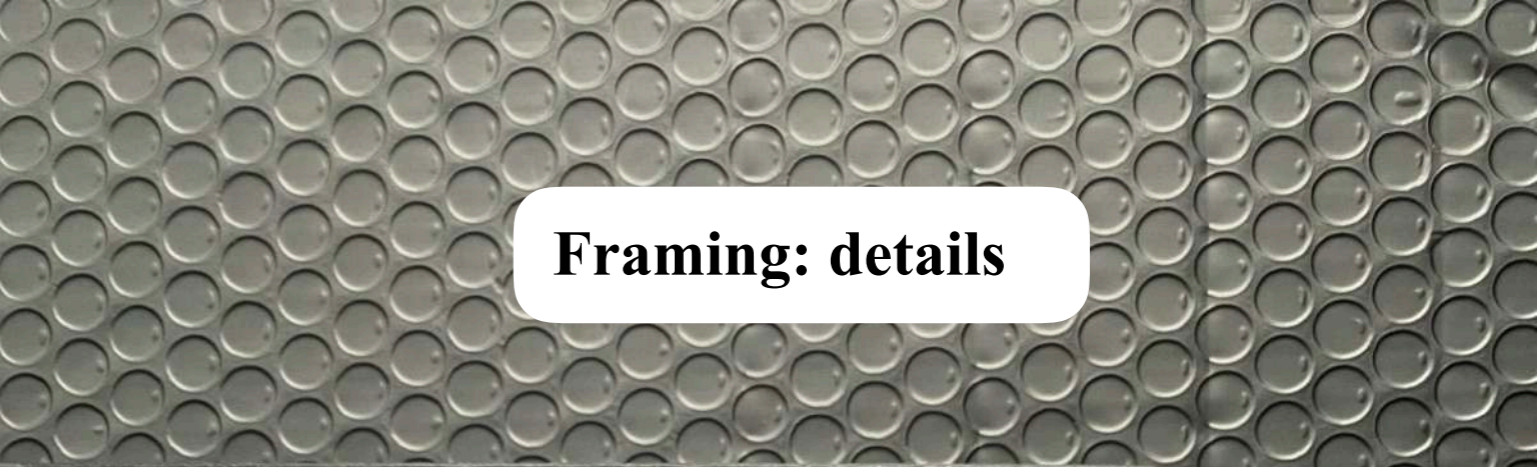

Framing: details