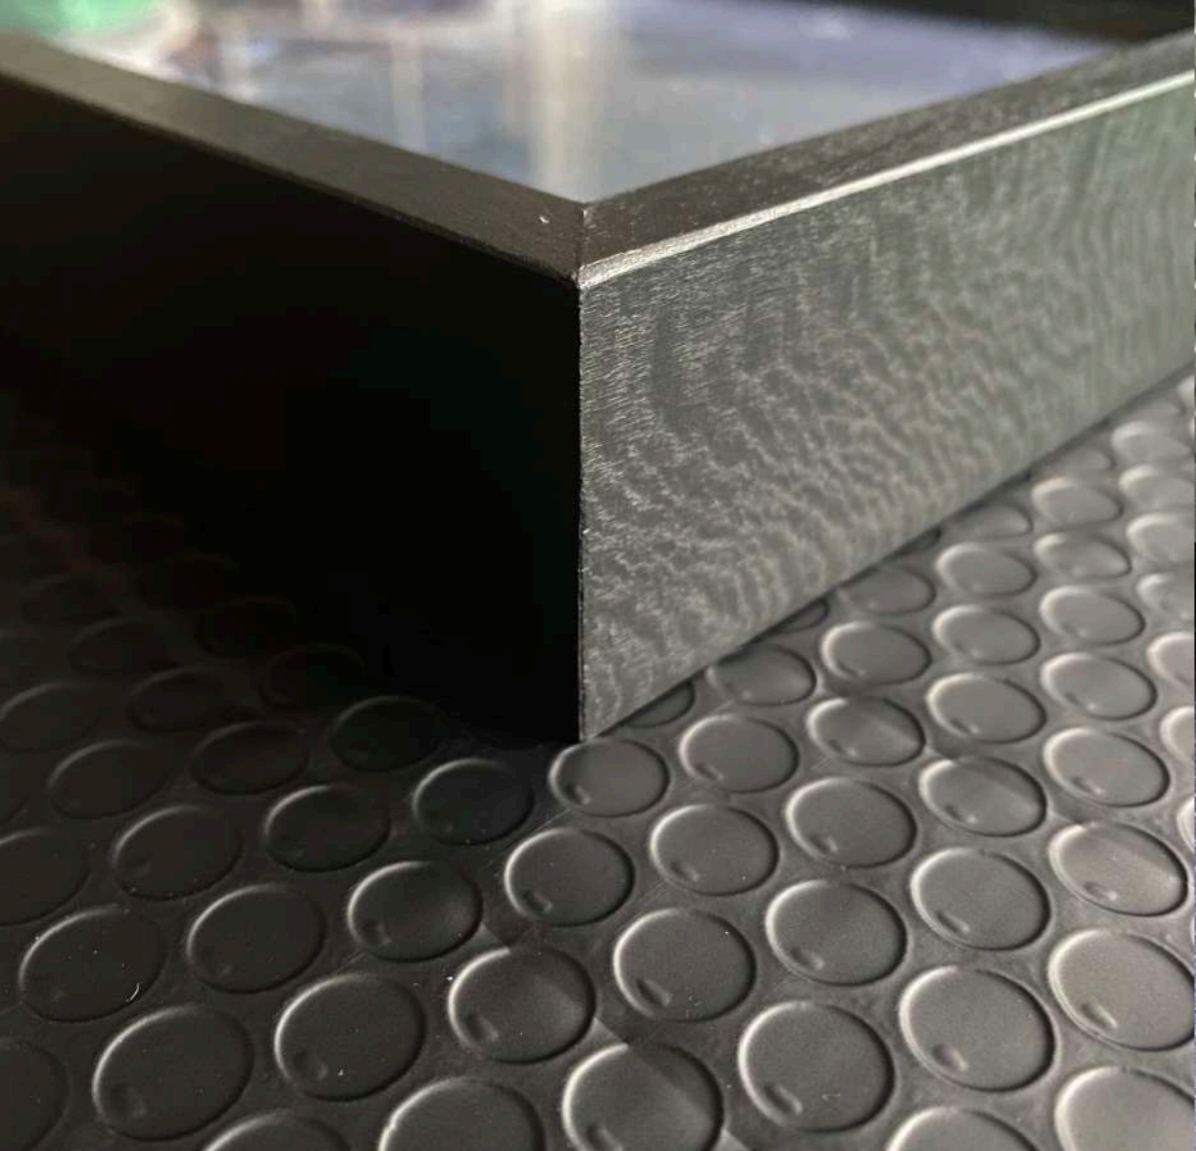

BEST CHRISTMAS GIFT

Captivating cosmic visions

Time-limited offer : free shipping until December 1st

adm@adm.photo

**Small format
framed with museum glass
limited edition artworks**

- Highly durable fine art Hemp paper
- Fine Art Giclée Print
- Custom-made black wooden frame, profile 2x3cm (very stable, can stand on the table and become an object)
- Museum glass 70% anti-reflex
- Attributed by the artist on the backside
- Delivered in a gorgeous black bubble mailer with a certificate of authenticity

- Highly durable fine art Hemp paper
- Protective UV-spray
- Fine Art Giclée Print
- Custom-made black wooden frame, profile 2x3cm
- No glass, super matte image
- Attributed by the artist on the backside